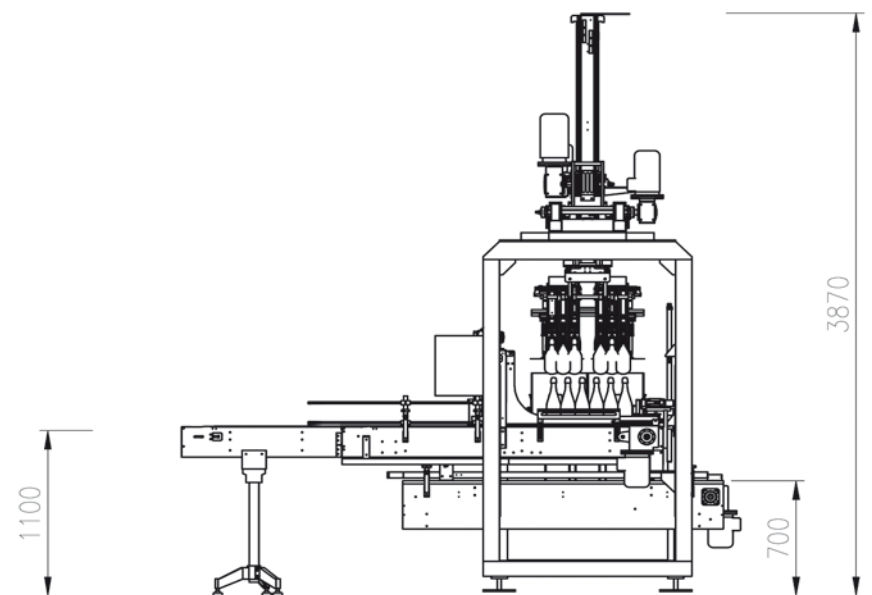

CASE PACKING

AZ Tete Beche

The AZ 78 packer “Tête Bêche” is an ideal machine for placing bottles by cartesian movement vertically or lying down in standard RSC cartons. For both solutions the automatic introduction of dividers be it carton separators, between the vertically placed bottles or flat card separator between one layer and another for the lay-down bottles.

AZ Tete Beche

Production	up to 10 cycles/min in relation to product type
Installed power	9 KW
Air consumption	200 NI/min