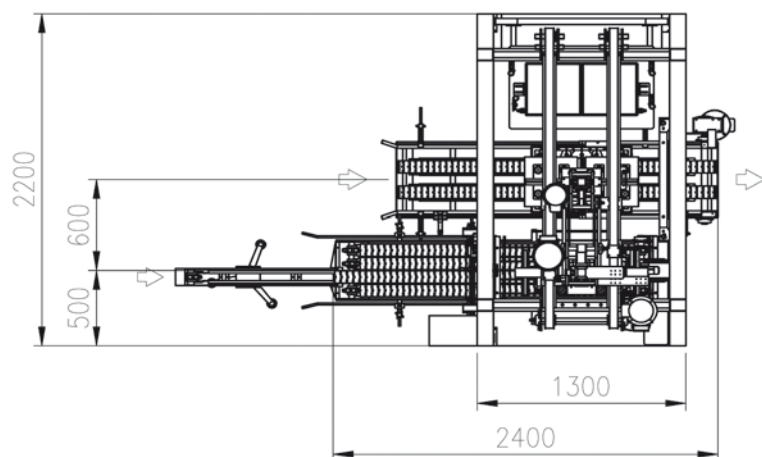

CASE PACKING

AZ Tete Beche

The AZ 78 packer “Tête Bêche” is an ideal machine for placing bottles by cartesian movement vertically or lying down in standard RSC cartons. For both solutions the automatic introduction of dividers be it carton separators, between the vertically placed bottles or flat card separator between one layer and another for the lay-down bottles.

AZ Tete Beche

Production	up to 10 cycles/min in relation to product type
Installed power	9 KW
Air consumption	200 NI/min