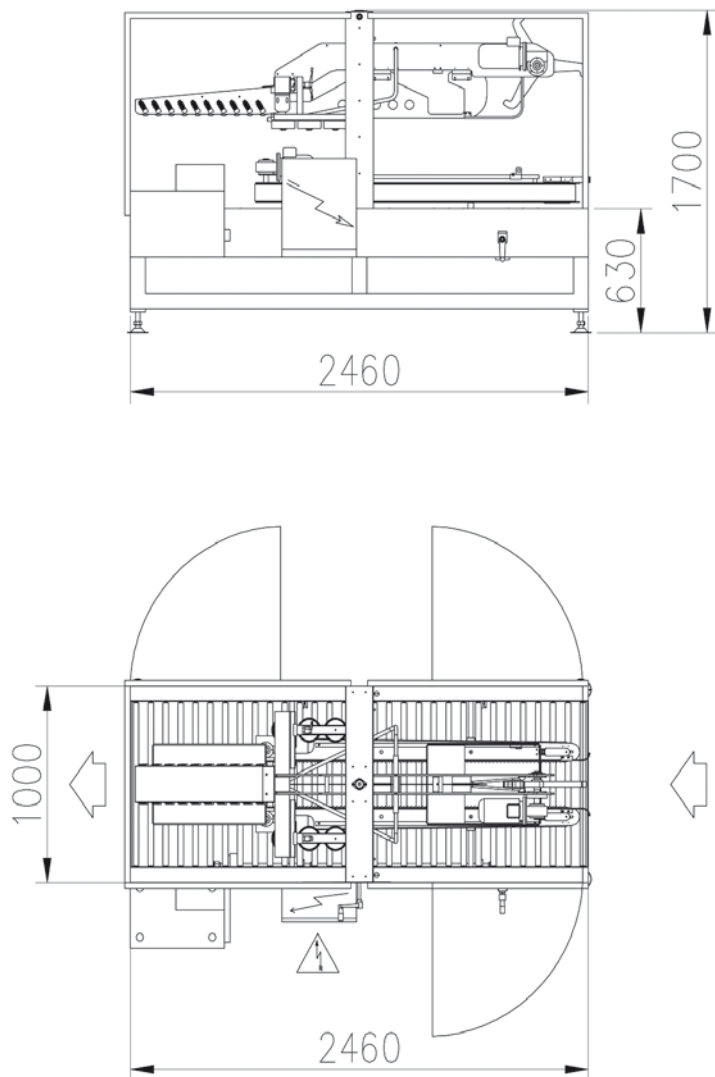

HOT-MELT GLUE SEALER

IT 90S

Automatic hot-melt glue RSC carton closer and sealer.

IT 90S

Production	up to 20 cycles/min in relation to product type
Installed power	4,5 KW
Air consumption	190 NL/min